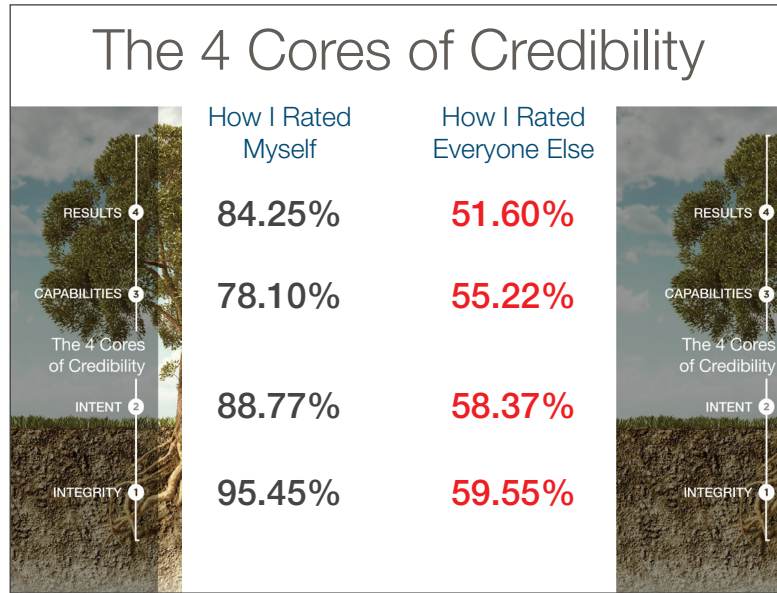

Average Data: Speed of Trust Indexes (52,692 Respondents)

Below is the average of how we view ourselves compared with how we view others.

The 13 Behaviors of High Trust

How I rated myself: **93.21%**

How I rated everyone else: **62.99%**

Bottom 4 Behaviors

		How I rated myself
Listen First	58.1%	86.5%
Right Wrongs	58.1%	95.8%
Confront Reality	58.4%	86.6%
Create Transparency	58.6%	96.1%